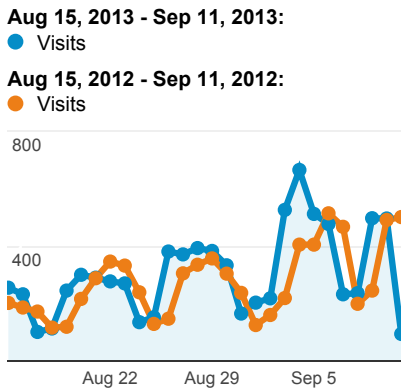

Mobile Statistics

Aug 15, 2013 - Sep 11, 2013
Compare to: Aug 15, 2012 - Sep 11, 2012

All Visits
 +0.00%

Visits

Visits and Pages / Visit by Device Category

Device Category	Visits	Pages / Visit
desktop		
Aug 15, 2013 - Sep 11, 2013	7,281	2.70
Aug 15, 2012 - Sep 11, 2012	7,127	2.83
% Change	2.16%	-4.63%
mobile		
Aug 15, 2013 - Sep 11, 2013	918	1.88
Aug 15, 2012 - Sep 11, 2012	428	2.21
% Change	114.49%	-14.61%
tablet		
Aug 15, 2013 - Sep 11, 2013	355	2.30
Aug 15, 2012 - Sep 11, 2012	206	2.67
% Change	72.33%	-13.80%