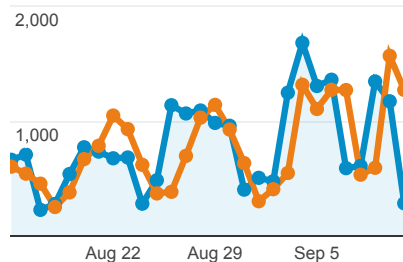

## Sigma Tau Delta

Aug 15, 2013 - Sep 11, 2013  
Compare to: Aug 15, 2012 - Sep 11, 2012

### Pageviews

Aug 15, 2013 - Sep 11, 2013:

● Pageviews

Aug 15, 2012 - Sep 11, 2012:

● Pageviews